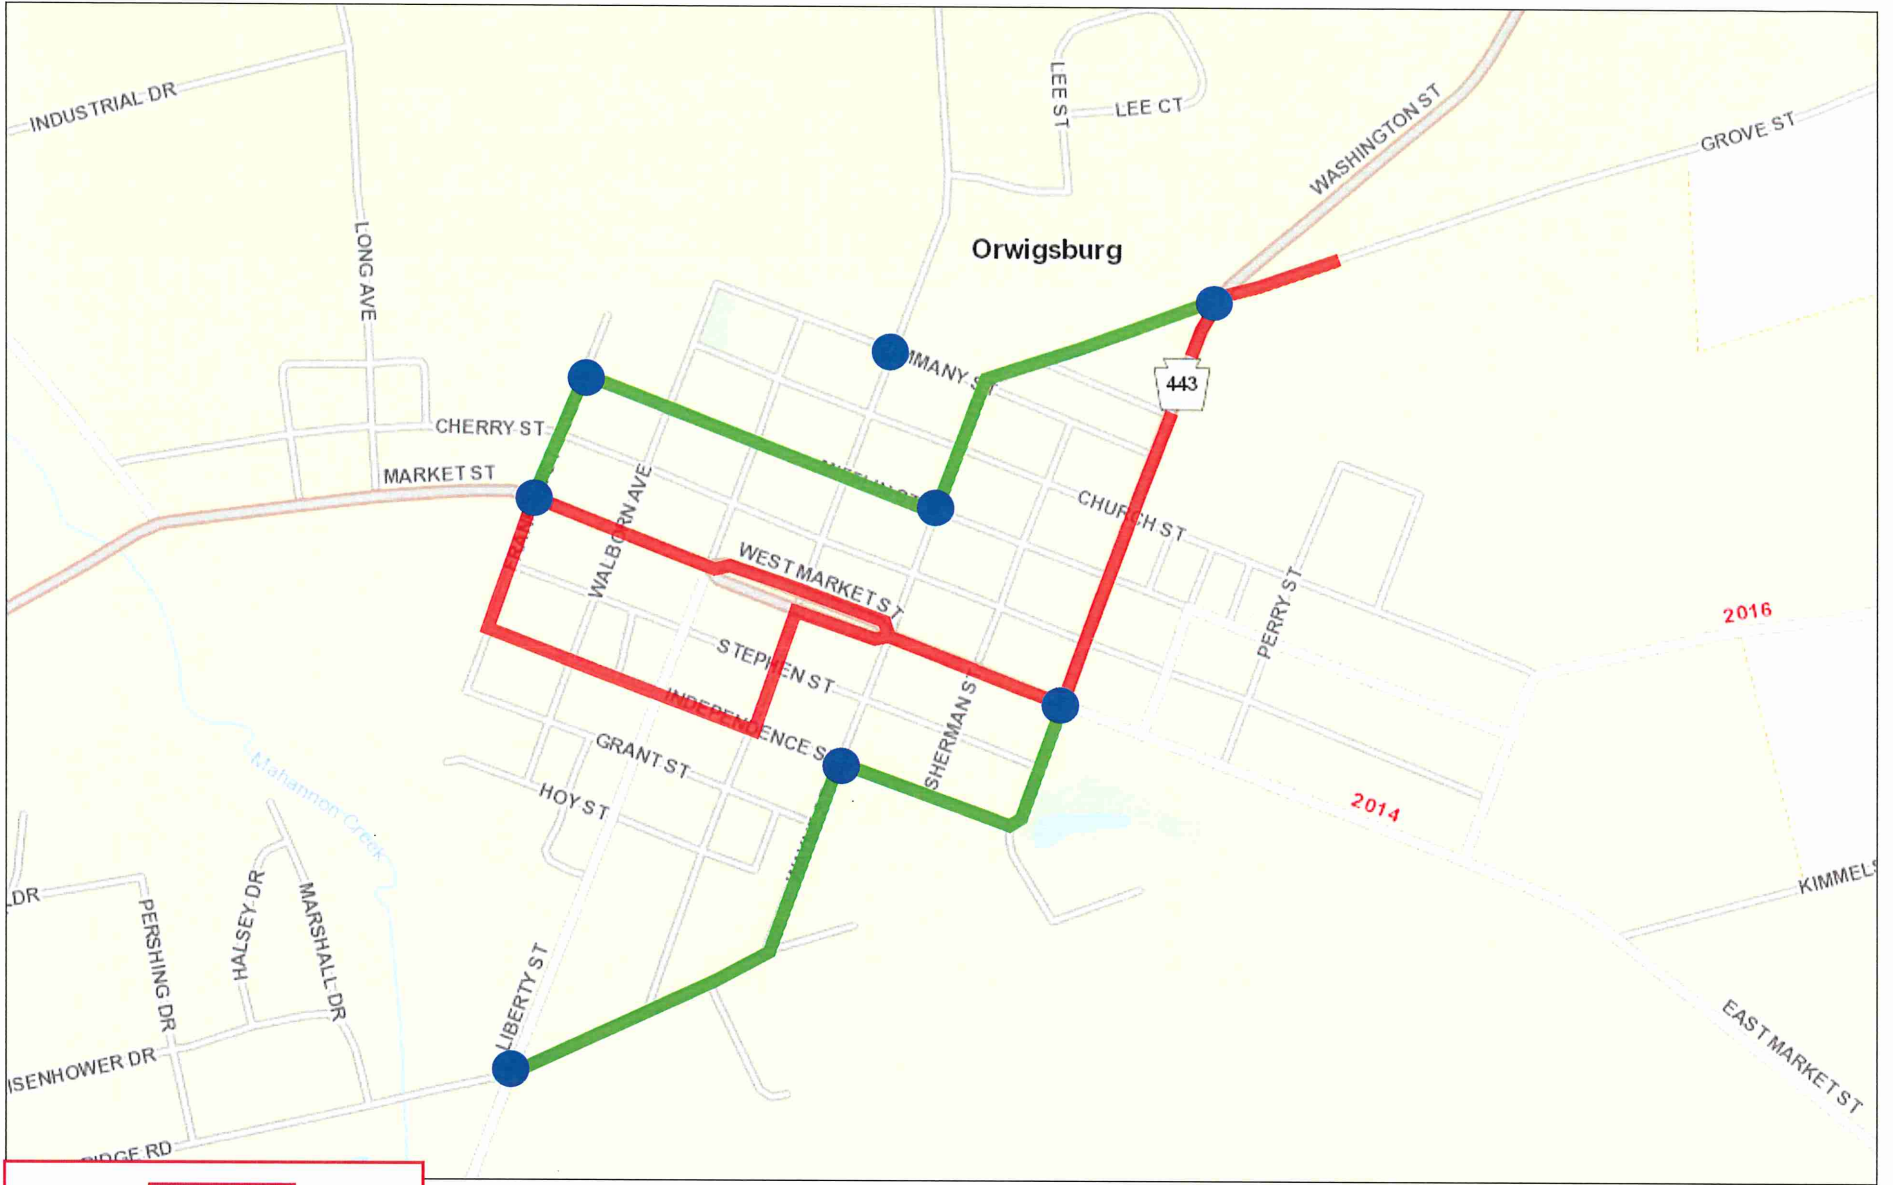

# Orwigsburg Memorial Day Parade & Program

	Parade Route
	Detour Route
	Fire Police (MPT Personnel)