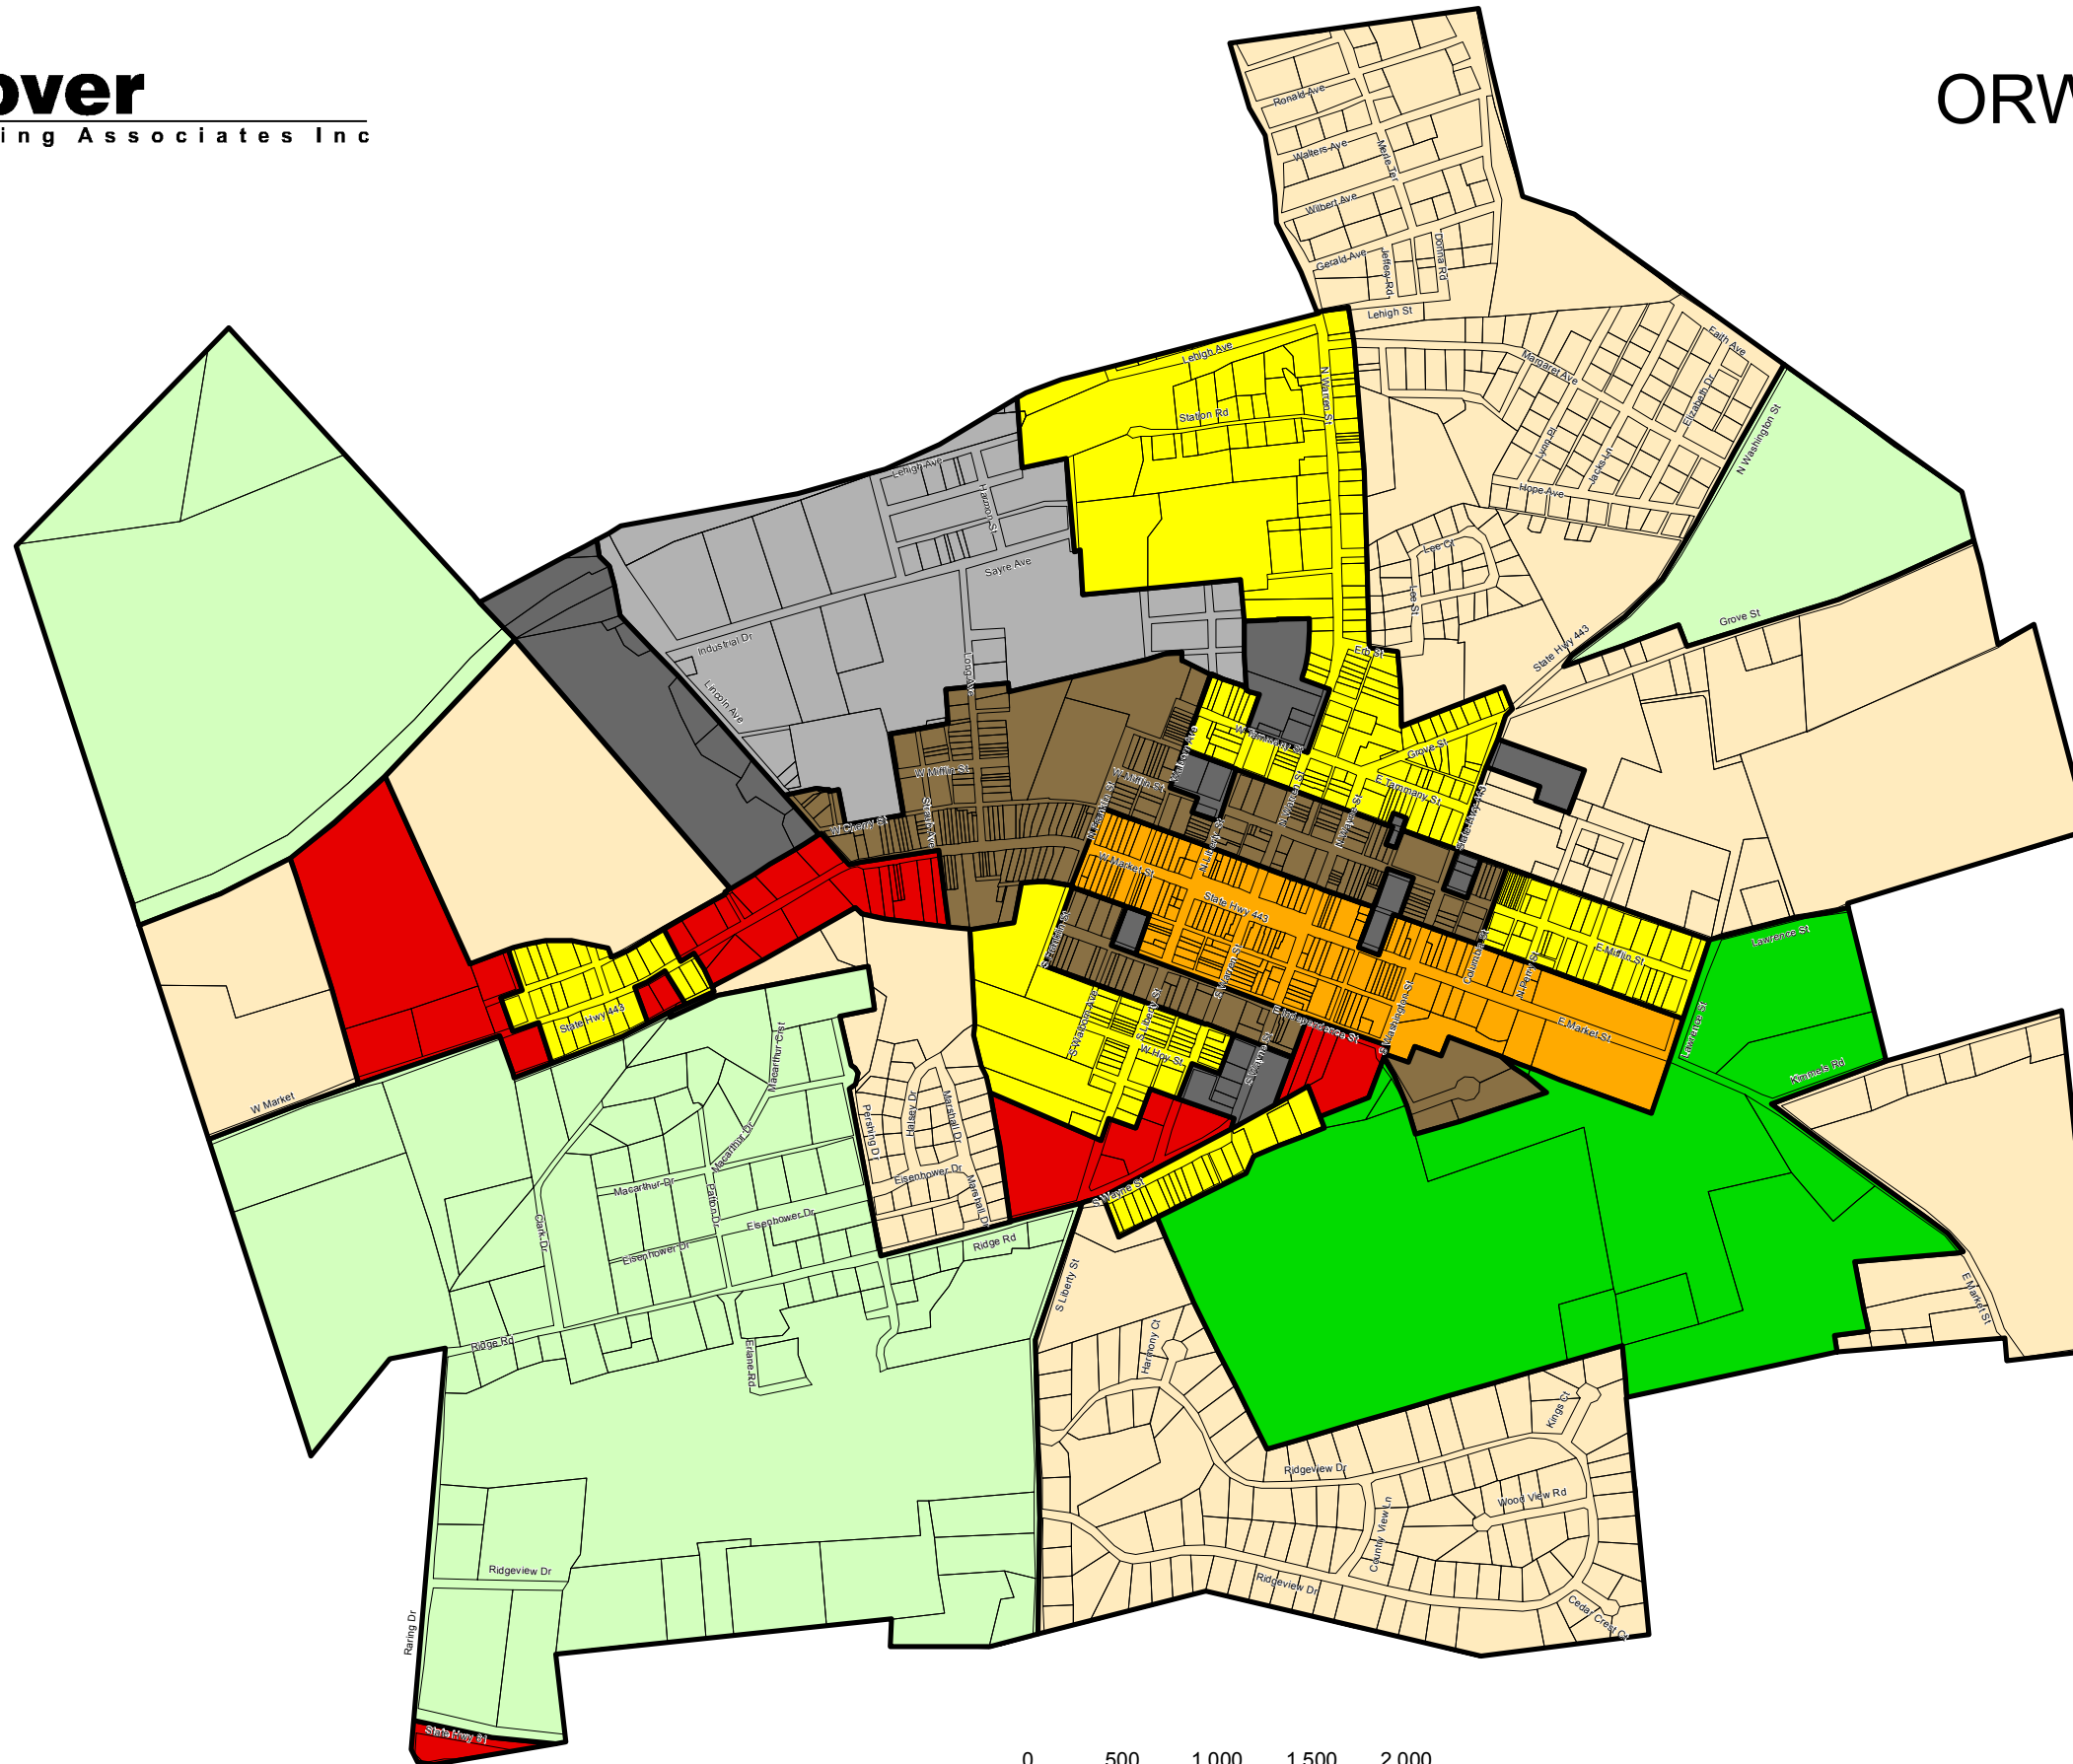

ORWIGSBURG BOROUGH ZONING MAP

ZONING

- R-E RESIDENTIAL ESTATE
- R-S RESIDENTIAL SUBURBAN
- R-1 LOW DENSITY RESIDENTIAL
- R-2 MEDIUM DENSITY RESIDENTIAL
- R-3 HIGH DENSITY RESIDENTIAL
- V VILLAGE
- C COMMERCIAL
- I-1 GENERAL INDUSTRIAL
- I-2 TRANSITION INDUSTRIAL

Adopted July 14, 2010